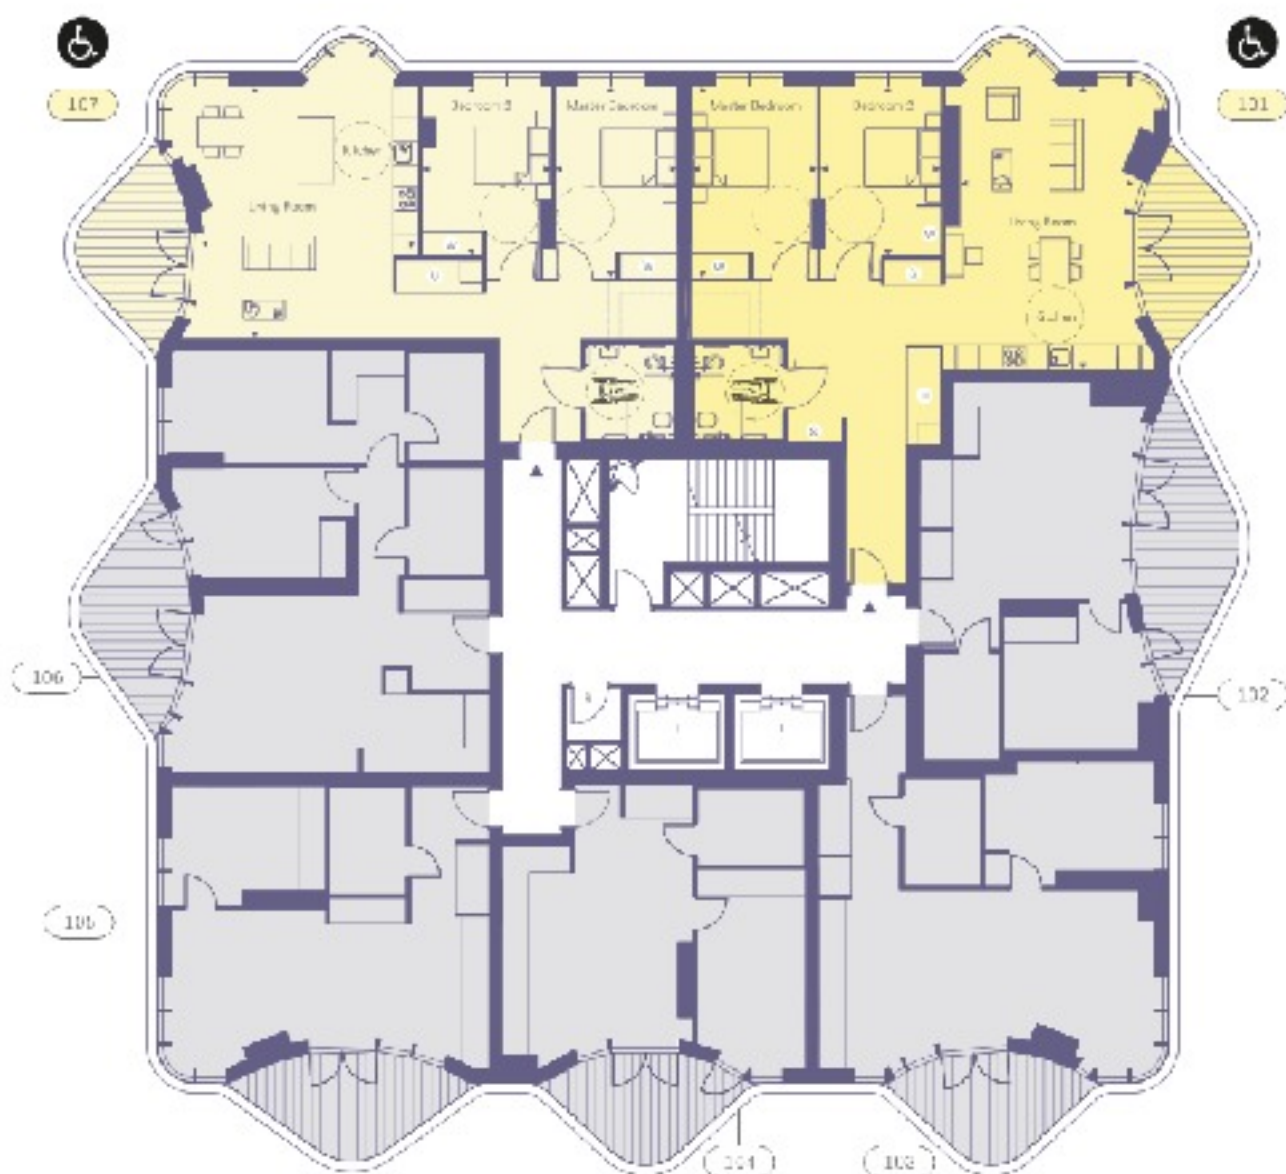

First Floor

East Building

107 2 Bedroom Apartment

Total Area	96.4sq m	1037.6sq ft
Living/Dining	5.9m x 6.2m	18'4" x 21'7"
Master Bedroom	3.2m x 4.3m	10'6" x 14'0"
Bedroom 02	3.7m x 4.2m	11'1" x 14'5"
Terrace	3.0sq m	84.7sq ft