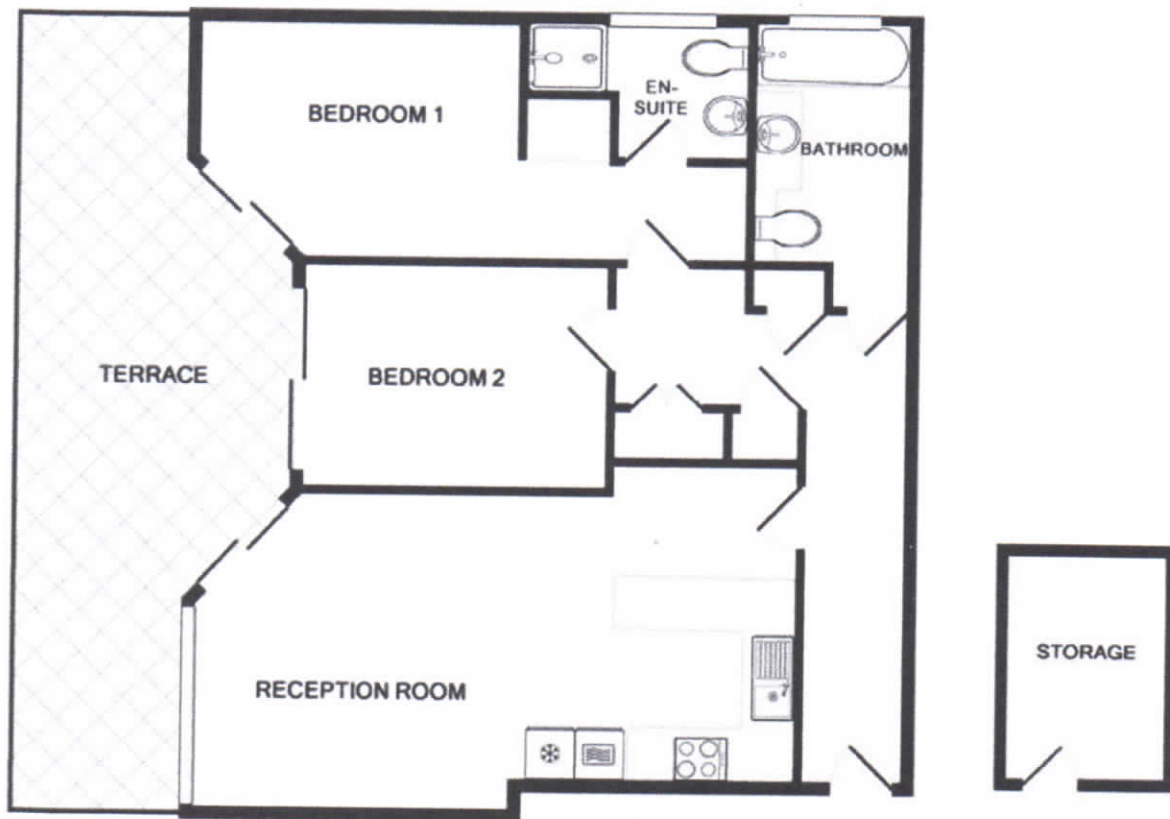

# Apollo Court

RECEPTION ROOM	22'10 X 13'1
BEDROOM 1	20'4 X 9'
BEDROOM 2	11'6 X 8'6
BATHROOM	10'9 X 6'1
EN-SUITE	8'6 X 5'4
TERRACE	30'2 X 10'3
STORAGE	9'10 X 7'1